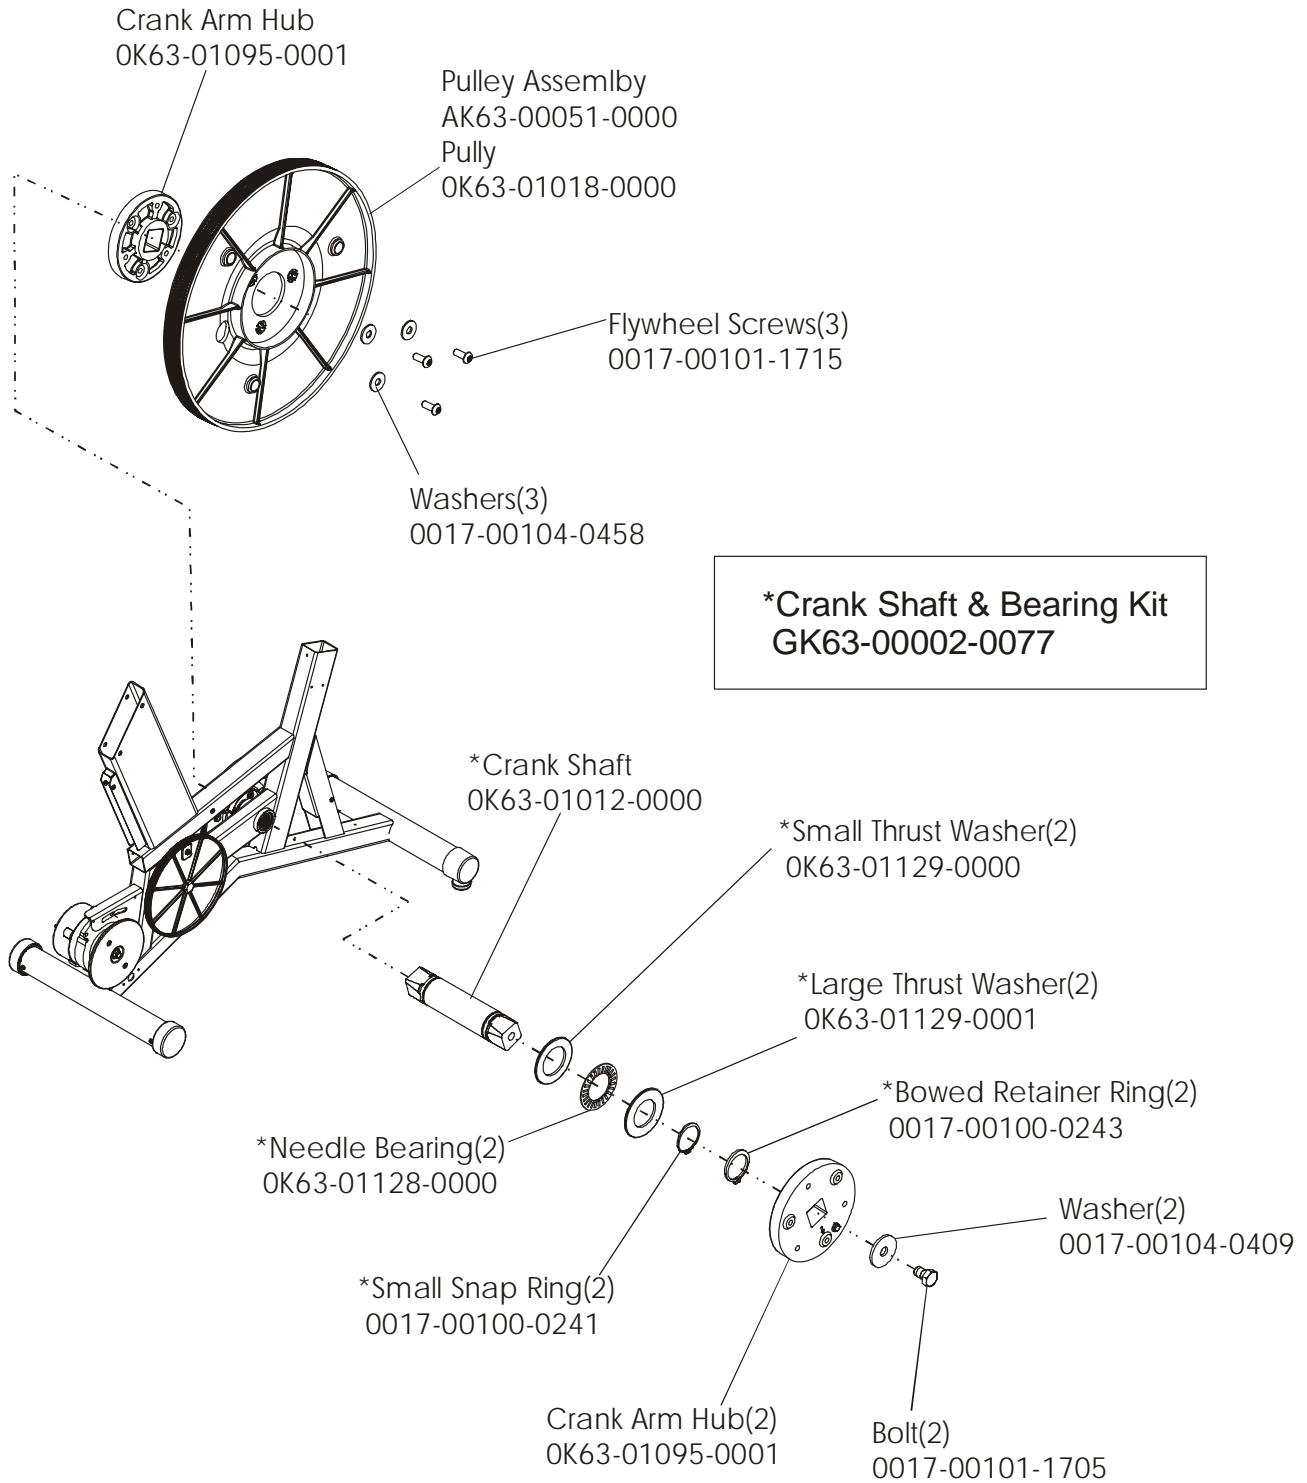

**NOTE: ADDING THE BOLT ON LCD SCREEN TO THE
93CW-0XXX-02 MAKES THE UNIT A 93CER-0XXX-02.**

	Page
CONSOLE AND RELATED COMPONENTS.....	4
CONSOLE MOUNTING SCREWS AND POLAR COVERS.....	5
ALTERNATOR W/PULLEY	6
CRANKSHAFT AND BEARING ASSEMBLY.....	7
INTERMEDIATE SHAFT AND BEARING ASSEMBLY.....	8
SEAT LATCH ASSEMBLY.....	9
SEAT POST ASSEMBLY	10
SEAT POST SHROUDS.....	11
IDLER BRACKET ASSEMBLY.....	12
CONSOLE SUPPORT ASSEMBLY.....	13
LEFT SIDE SHROUD AND CRANKARM.....	14
RIGHT SIDE SHROUD AND CRANKARM.....	15
PCB MOUNTING BRACKET ASSEMBLY.....	16
FRONT WHEELS.....	17
RESISTOR ASSEMBLY.....	18
HANDLEBAR ASSEMBLY.....	19
BELTS.....	20
CABLES.....	21

ARCTIC SILVER 93CW
Console Mtg. Screws & Polar Covers

93CW-0XXX-02
S/N CCM100000 and up

ARCTIC SILVER 93CW
Alternator w/Pulley-AK63-00093-0000

93CW-0XXX-02
S/N CCM100000 and up

ARCTIC SILVER 93CW
Crankshaft and Bearing Assembly

93CW-0XXX-02
S/N CCM100000 and up

ARCTIC SILVER 93CW

Intermediate Shaft and Bearing Assembly

93CW-0XXX-02

S/N CCM100000 and up

Clutch Assembly
AK63-00026-0000
(not included in kit)

Magnet
118E-00001-0124
(not included in kit)

Retaining Ring
0017-00100-0242

Delrin Washers (2)
0017-00104-0455

Spacer (not
available
separately)

Intermediate
Bearings (2,
not available
separately)

Intermediate Shaft and
Bearing Assembly Kit
GK63-00002-0007